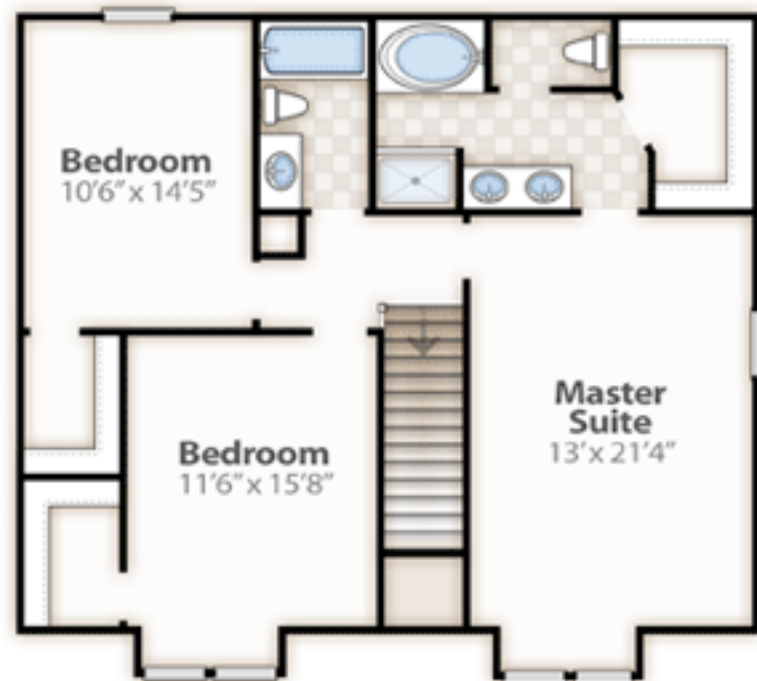

1115 sq. ft Down
+1013 sq. ft Up
+523 sq. ft. Garage
Base Price \$211,000

All Square footages are approximate. Plans and specs can change without notice.